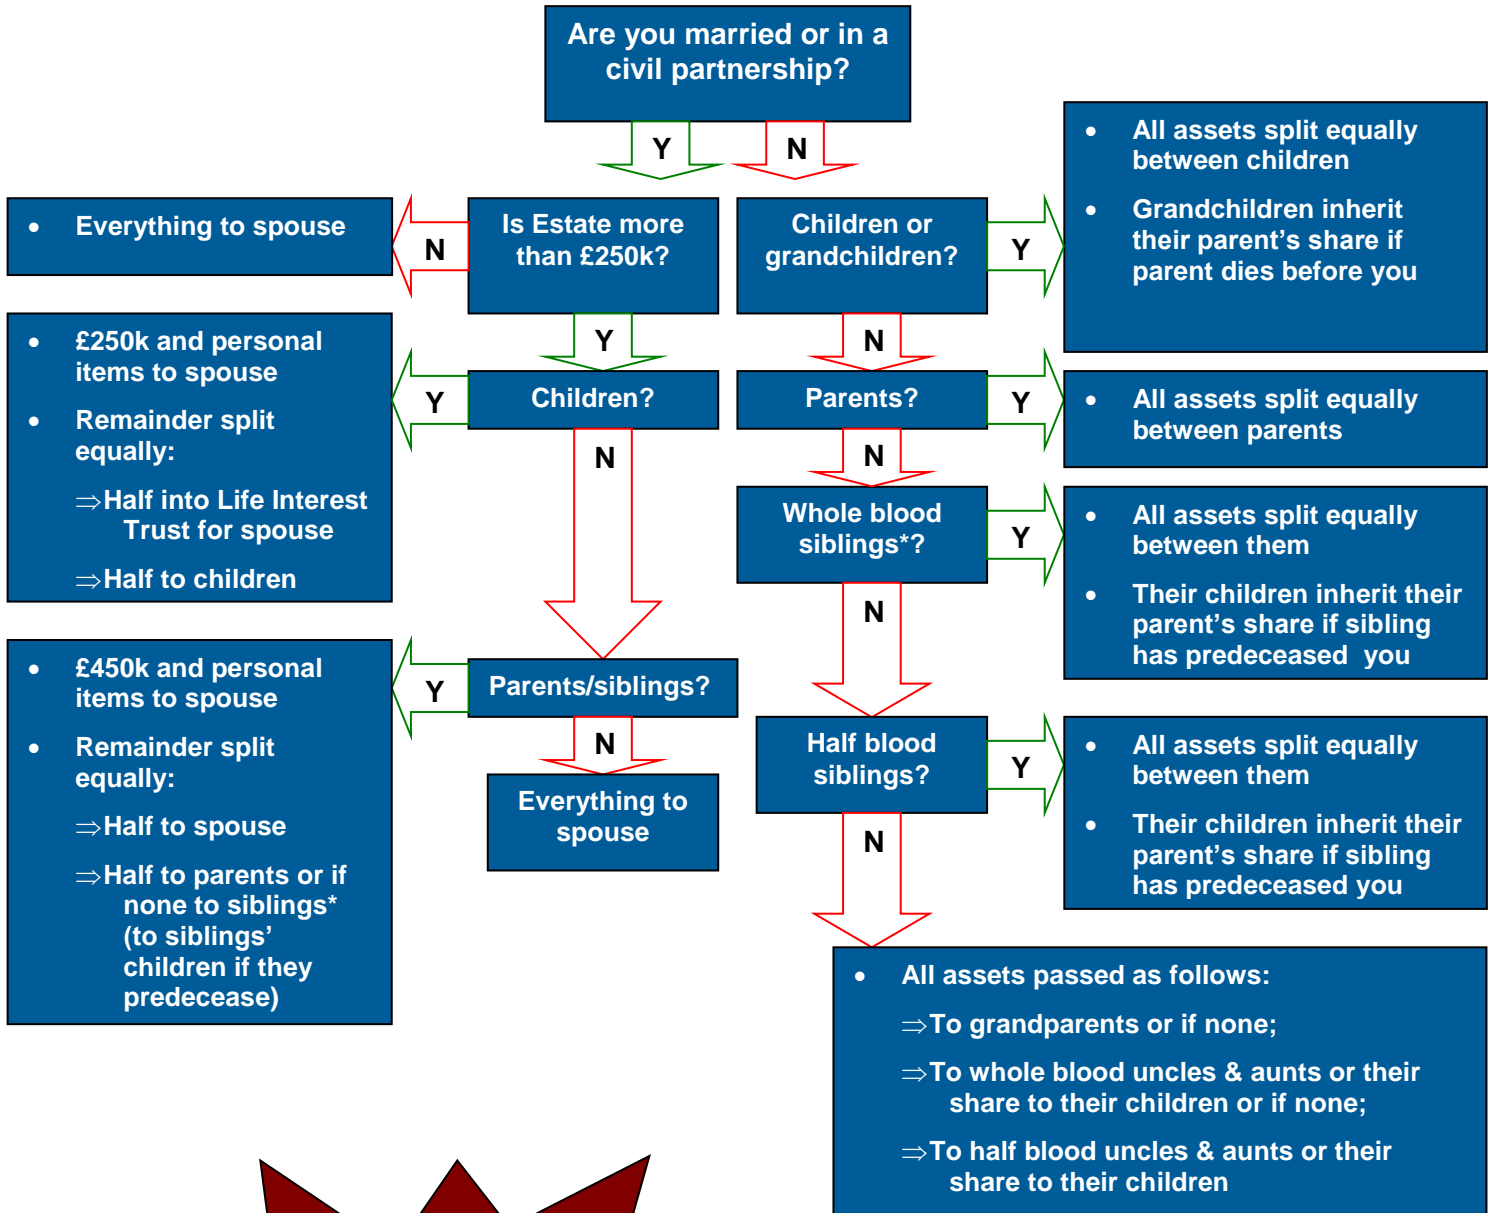

## What happens to your estate if you do not make a Will?

**If none of the above then all assets are passed to the Crown, The Duchy of Lancaster or The Duke of Cornwall**

For more information or to make a Will call Tracy Creed 0121 746 3300 or e-mail [t.creed@sydneymitchell.co.uk](mailto:t.creed@sydneymitchell.co.uk)

\*brothers and sisters